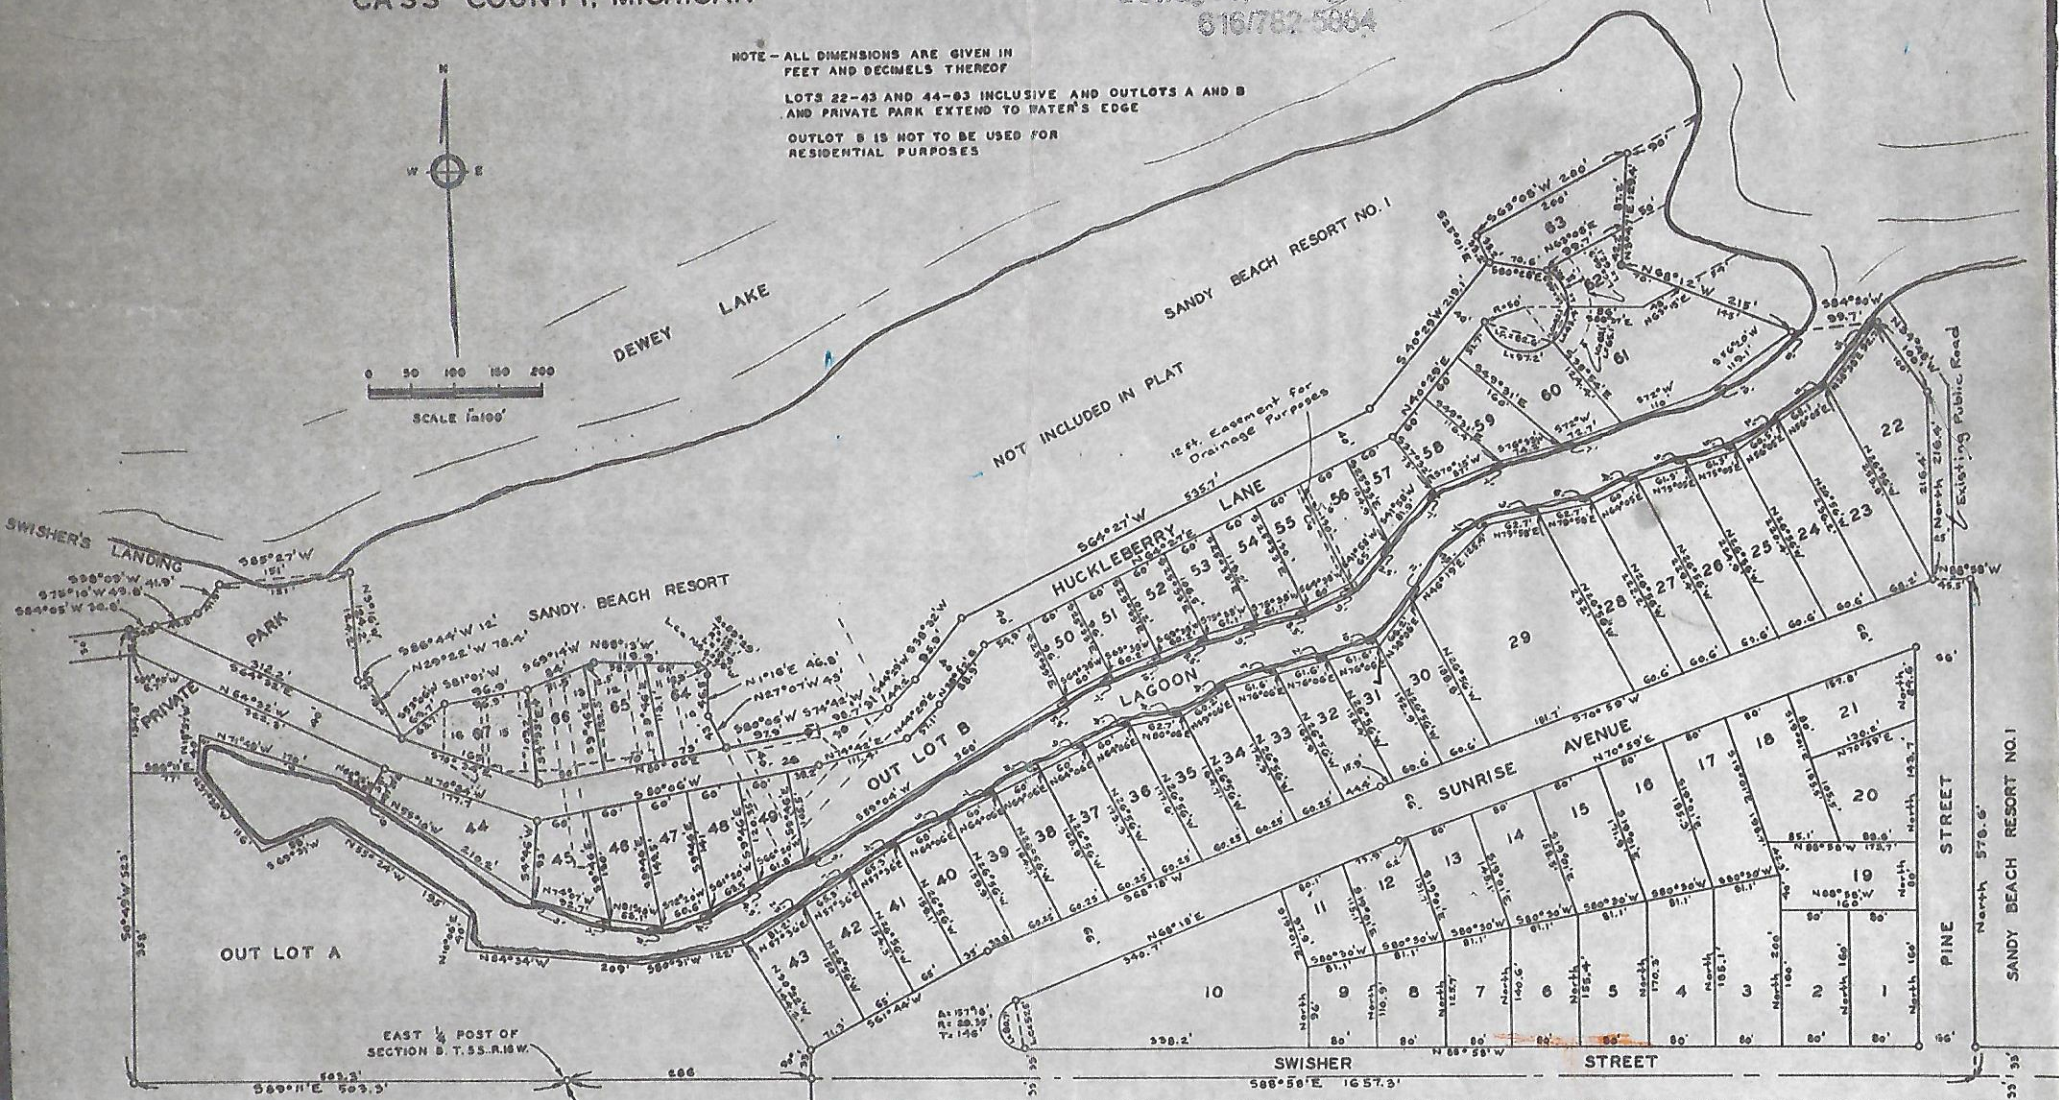

**SANDY BEACH ESTATES**  
 PART OF FRL. SECTIONS 8 AND 9, T.5S., R.16W.  
 AND PART OF SANDY BEACH RESORT  
 AND SANDY BEACH RESORT NO.1  
 SILVER CREEK TOWNSHIP  
 CASS COUNTY, MICHIGAN

**JERDON**  
 REAL ESTATE, INC.  
 ESTABLISHED 1940  
 32502 M-62 West  
 Dowagiac, Michigan 49827  
 616/752-5864

**JERDON**  
 REAL ESTATE  
 M - 62 West  
 DOWAGIAC, MICHIGAN

NOTE - ALL DIMENSIONS ARE GIVEN IN FEET AND DECIMALS THEREOF  
 LOTS 22-43 AND 44-63 INCLUSIVE AND OUTLOTS A AND B AND PRIVATE PARK EXTEND TO WATER'S EDGE  
 OUTLOT B IS NOT TO BE USED FOR RESIDENTIAL PURPOSES

PLACE OF BEGINNING:  
 WEST 1/4 POST OF  
 SECTION 9, T.5S., R.16W.

ORIGINAL

SHEET 1 OF 2 SHEETS