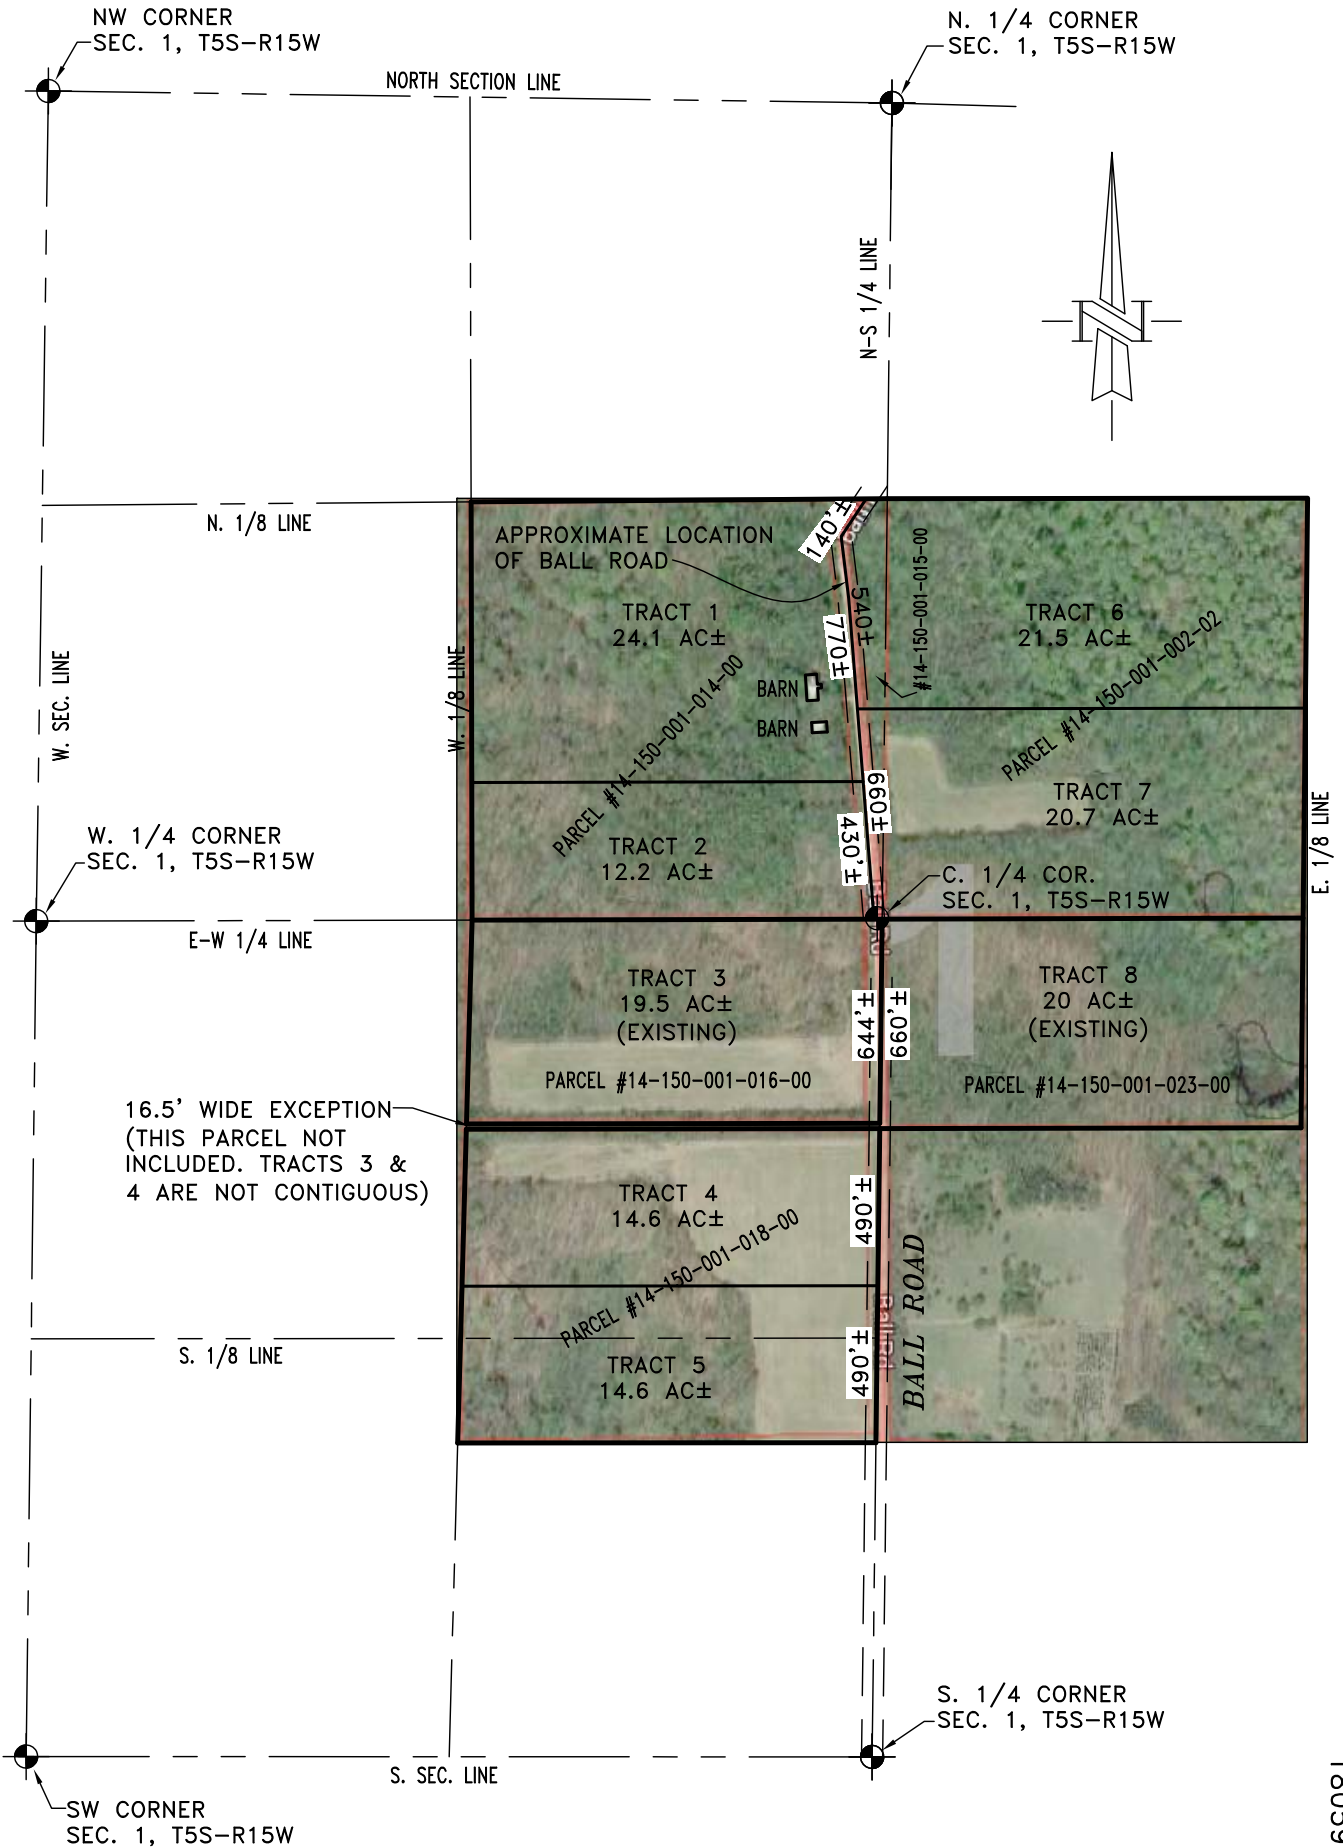

SKETCH SHEET: ~

STEPHENSON LAND SURVEYING

27873 WHITE STREET, CASSOPOLIS, MI 49031
 PH (269) 445-8903 FAX (269) 445-8510

PART OF SECTION 1, WAYNE TOWNSHIP,
 CASS COUNTY, MICHIGAN

NOT A SURVEY – ALL INFORMATION IS APPROXIMATED & SUBJECT TO CHANGE

CLIENT: JERDON REAL ESTATE
 ADDRESS: BALL ROAD
 DATE: 3/2/18
 SCALE: 1" = 600'
 DRAWN BY: DMS
 TC: NONE