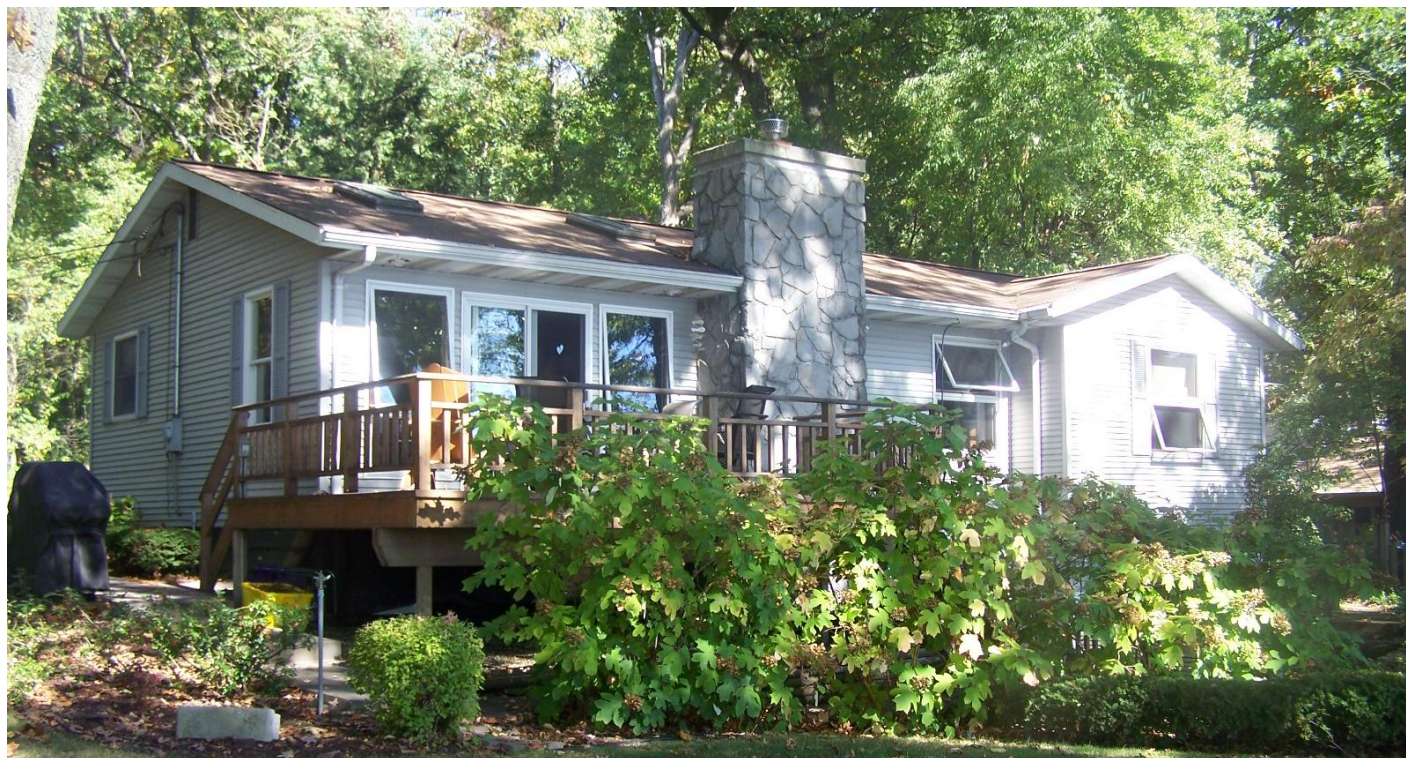

Jerdon Real Estate, Inc.

32502 M-62 West, Dowagiac, Michigan 49047

Phone (269) 782-4000

VISIT OUR WEBSITE WWW.JERDON.NET

PRICE: \$ 284,900

LOCATION:

CABLE LAKEFRONT

Address : 32545 Cable Drive, Dowagiac, MI 49047
Approx Sq Ft : 1,586 (O.D.) Including 316 SF Lower Level Walkout
Lot Size : 49.4' on Lake, 94' along road by 270' deep
Taxes : 2012 \$4,339 + sewer**(Non-Homestead) w/13 SEV
 Might be \$4,012+/- Estimate only not guaranteed*
 14-130-286-047-00
Tax ID# : 14-130-286-048-00 (Silver Creek Twp.)
School District: Dowagiac
Roof : Shingles
Elec Service : 200 Amp
Construction : Frame
Heat : Electric Baseboard
Possession : At close
Water Heater : 50 Gal electric
Sewer : Municipal Sewer, buyer assumes assessment**

Lake Size: 91 Acres
Beach: Sandy
Street: Paved public
Siding: Vinyl
Walls: Panel/Dry wall
Bsmnt: Partial walkout
Water: Well/Jet pump

Built : Unknown
1st Bedroom : 13 x 14'
2nd Bedroom : 12 x 13'
3rd Bedroom : 9 x 10'
Bath : Full Tub/Shower
Bath : Full Tub/Shower (Lower Level)
Living/Dining : 13 x 31'
Kitchen : 12 x 12'
Deck : 12 x 17'
Court Yard : 20 x 20' Lower Level
Fireplace : Brick, Wood Burning
Workshop : 13 x 22' (Lower Level)
Storage Bldg : 13 x 16 1/2' w/roofed 11x16' Patio